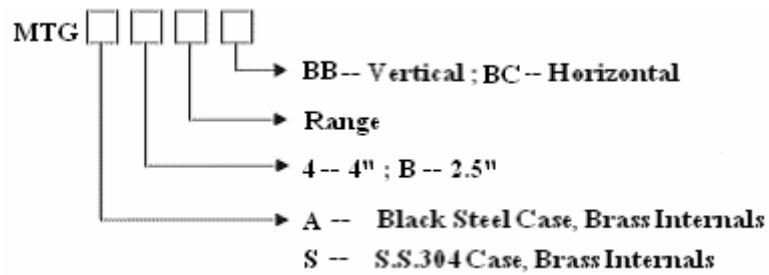

GENERAL PRESSURE GAUGE

2.5" Dial, Glass Lens, Pressed Bezel

4" Dial, Glass Lens, Pressed Bezel