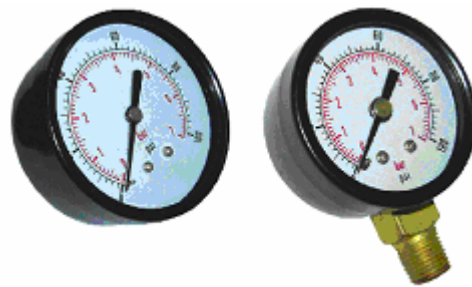

GENERAL PRESSURE GAUGE

2.5" Dial, Glass Lens, Pressed Bezel

4" Dial, Glass Lens, Pressed Bezel