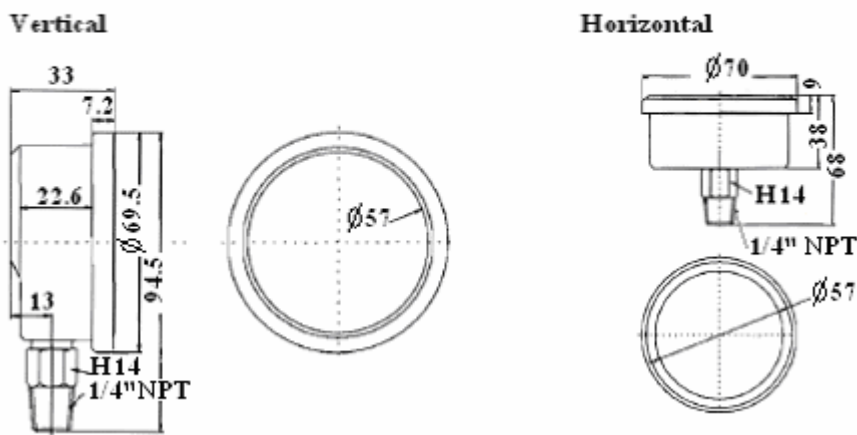

GENERAL PRESSURE GAUGE

2.5" Dial, Glass Lens, Pressed Bezel

4" Dial, Glass Lens, Pressed Bezel